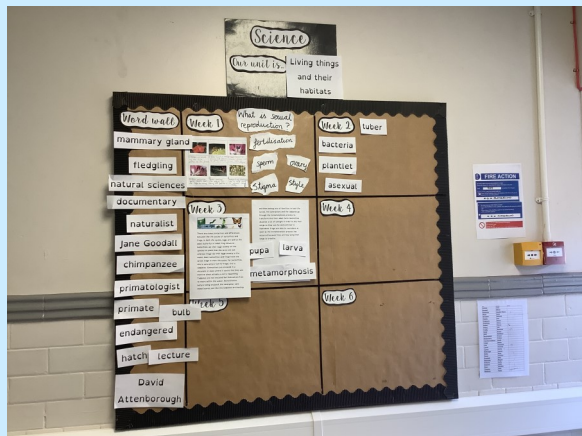

Science at Church Drive

Our pupils in KS1 enjoying their science lesson outdoors.

A Year 6 Working wall to show retrieval of information taught in class.